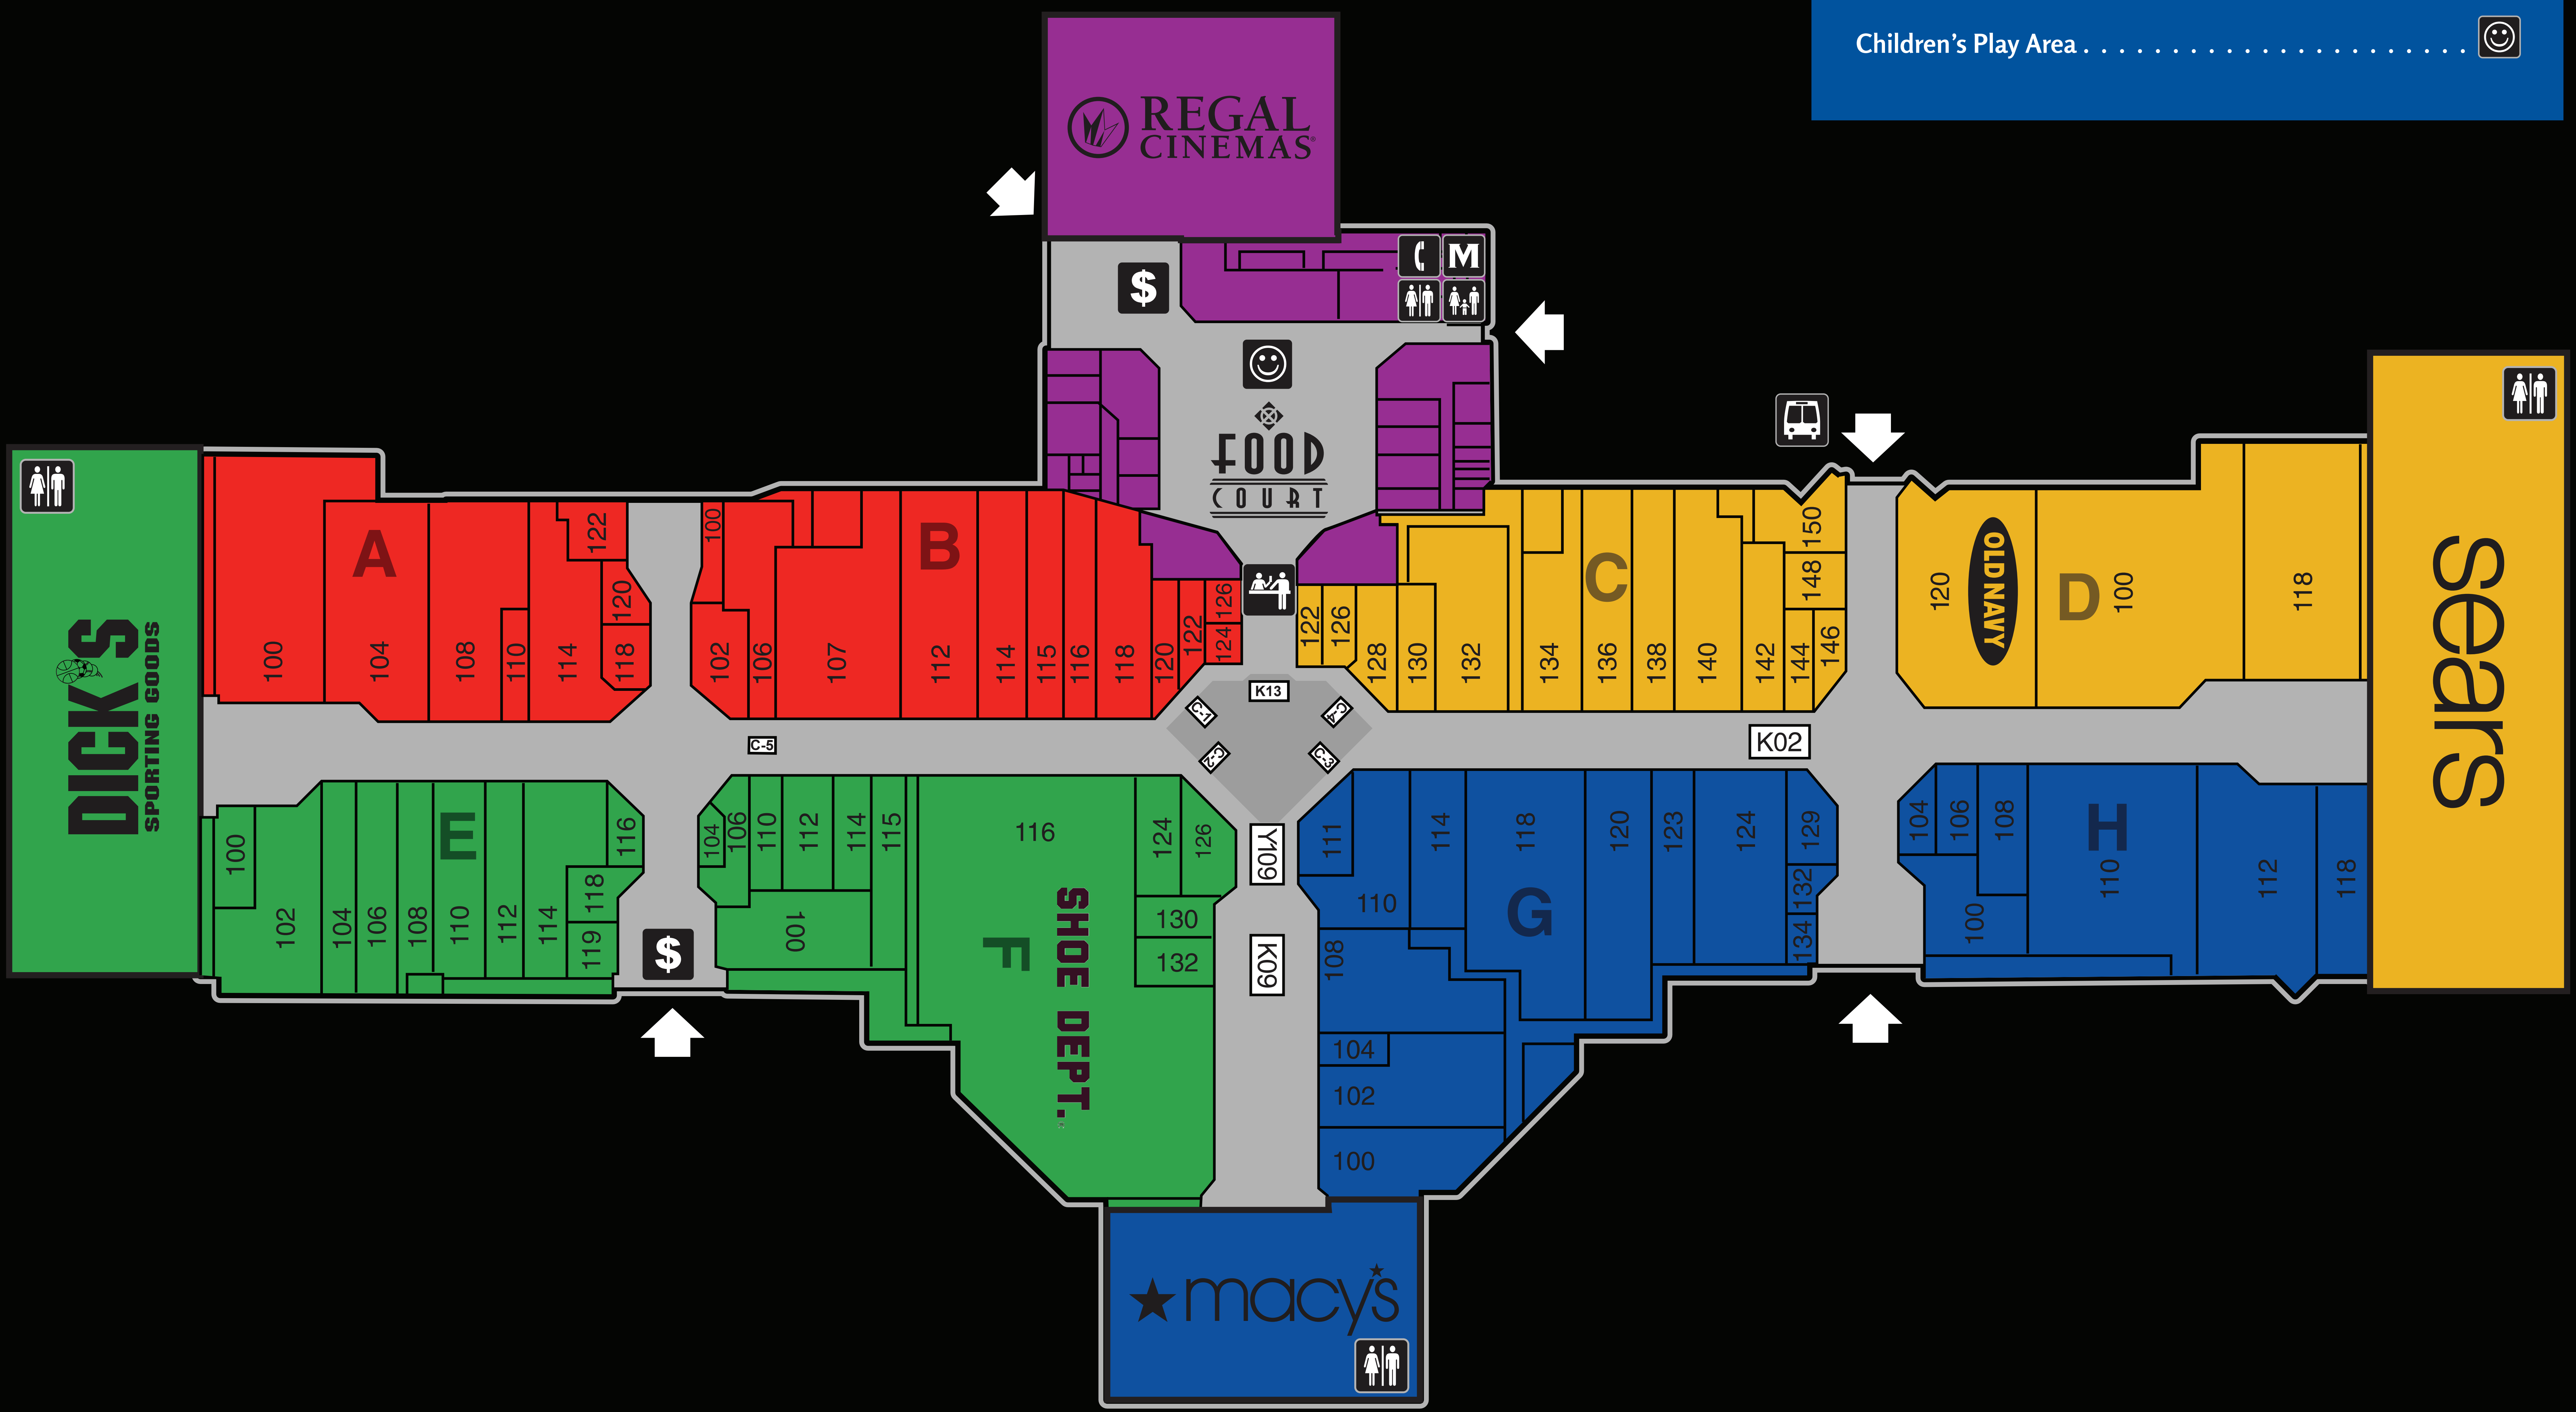

GREAT NORTHERN MALL

LEGEND

- ATM \$
- Bus Stop
- Entrances
- Security & Guest Services
• (315) 622-3011
- Telephone
- Restrooms
- Family Restrooms & Nursing Rooms
- Mall Office M
- Children's Play Area

DEPARTMENT STORES

- Dick's Sporting Goods
- Macy's
- Sears

WOMEN'S FASHIONS

- Aeropostale C134
- American Eagle G118
- Christopher & Banks F115
- CJ Banks B106
- Dress Barn M110
- Old Navy D120
- rue21 A114
- Victoria's Secret C140

MEN'S FASHIONS

- Aeropostale C134
- American Eagle G118
- Old Navy D120
- rue21 A114

SHOES / SPORTS FOOTWEAR

- Dick's Sporting Goods
- Foot Locker G114
- Payless Shoesource M118
- Shoe Department F116

CHILDREN'S FASHIONS

- The Children's Place C142
- Crazy 8 G120
- Justice B118
- Old Navy D120

SPORTING GOODS & FASHION

- Dick's Sporting Goods
- Foot Locker G114
- University Sport Shop M108

ENTERTAINMENT

- Children's Play Area FC
- Niki's Party Place A100
- Regal Cinema (10 Screens)
- Time Out Amusements FC